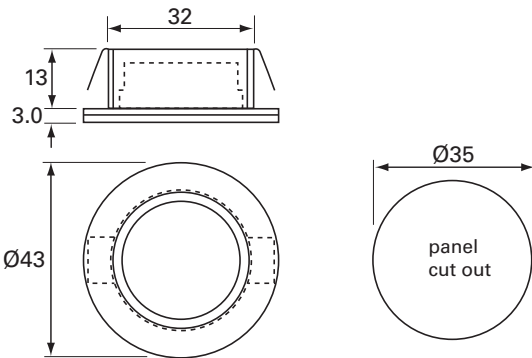

auto electrical parts

Technical Information Sheet

Part No. 0-668-01

A mini 12/24 volt LED downlighter, 12 bright white LEDs recessed mounting, plastic, splashproof, CE approved.

Additional information

Red wire 12v +ve
Black wire -ve ground

For 24v application, connect the voltage converter (included with product). Orange wire 24v +ve.

Min panel depth of 5.6mm is required for spring clips to hold lamp in position.

Technical Drawing (not to scale)

Wiring Diagram

Specification

Type	LED roof lamp
Voltage	12 volt dc
Current	0.07 amp
LED	12 white
Illumination	75 lux at 30cm 72 Lumen's
Housing	Polycarbonate
Lens	Polycarbonate
Weight	18g
Dimensions	Ø43 x h 13mm
Compliance	CE